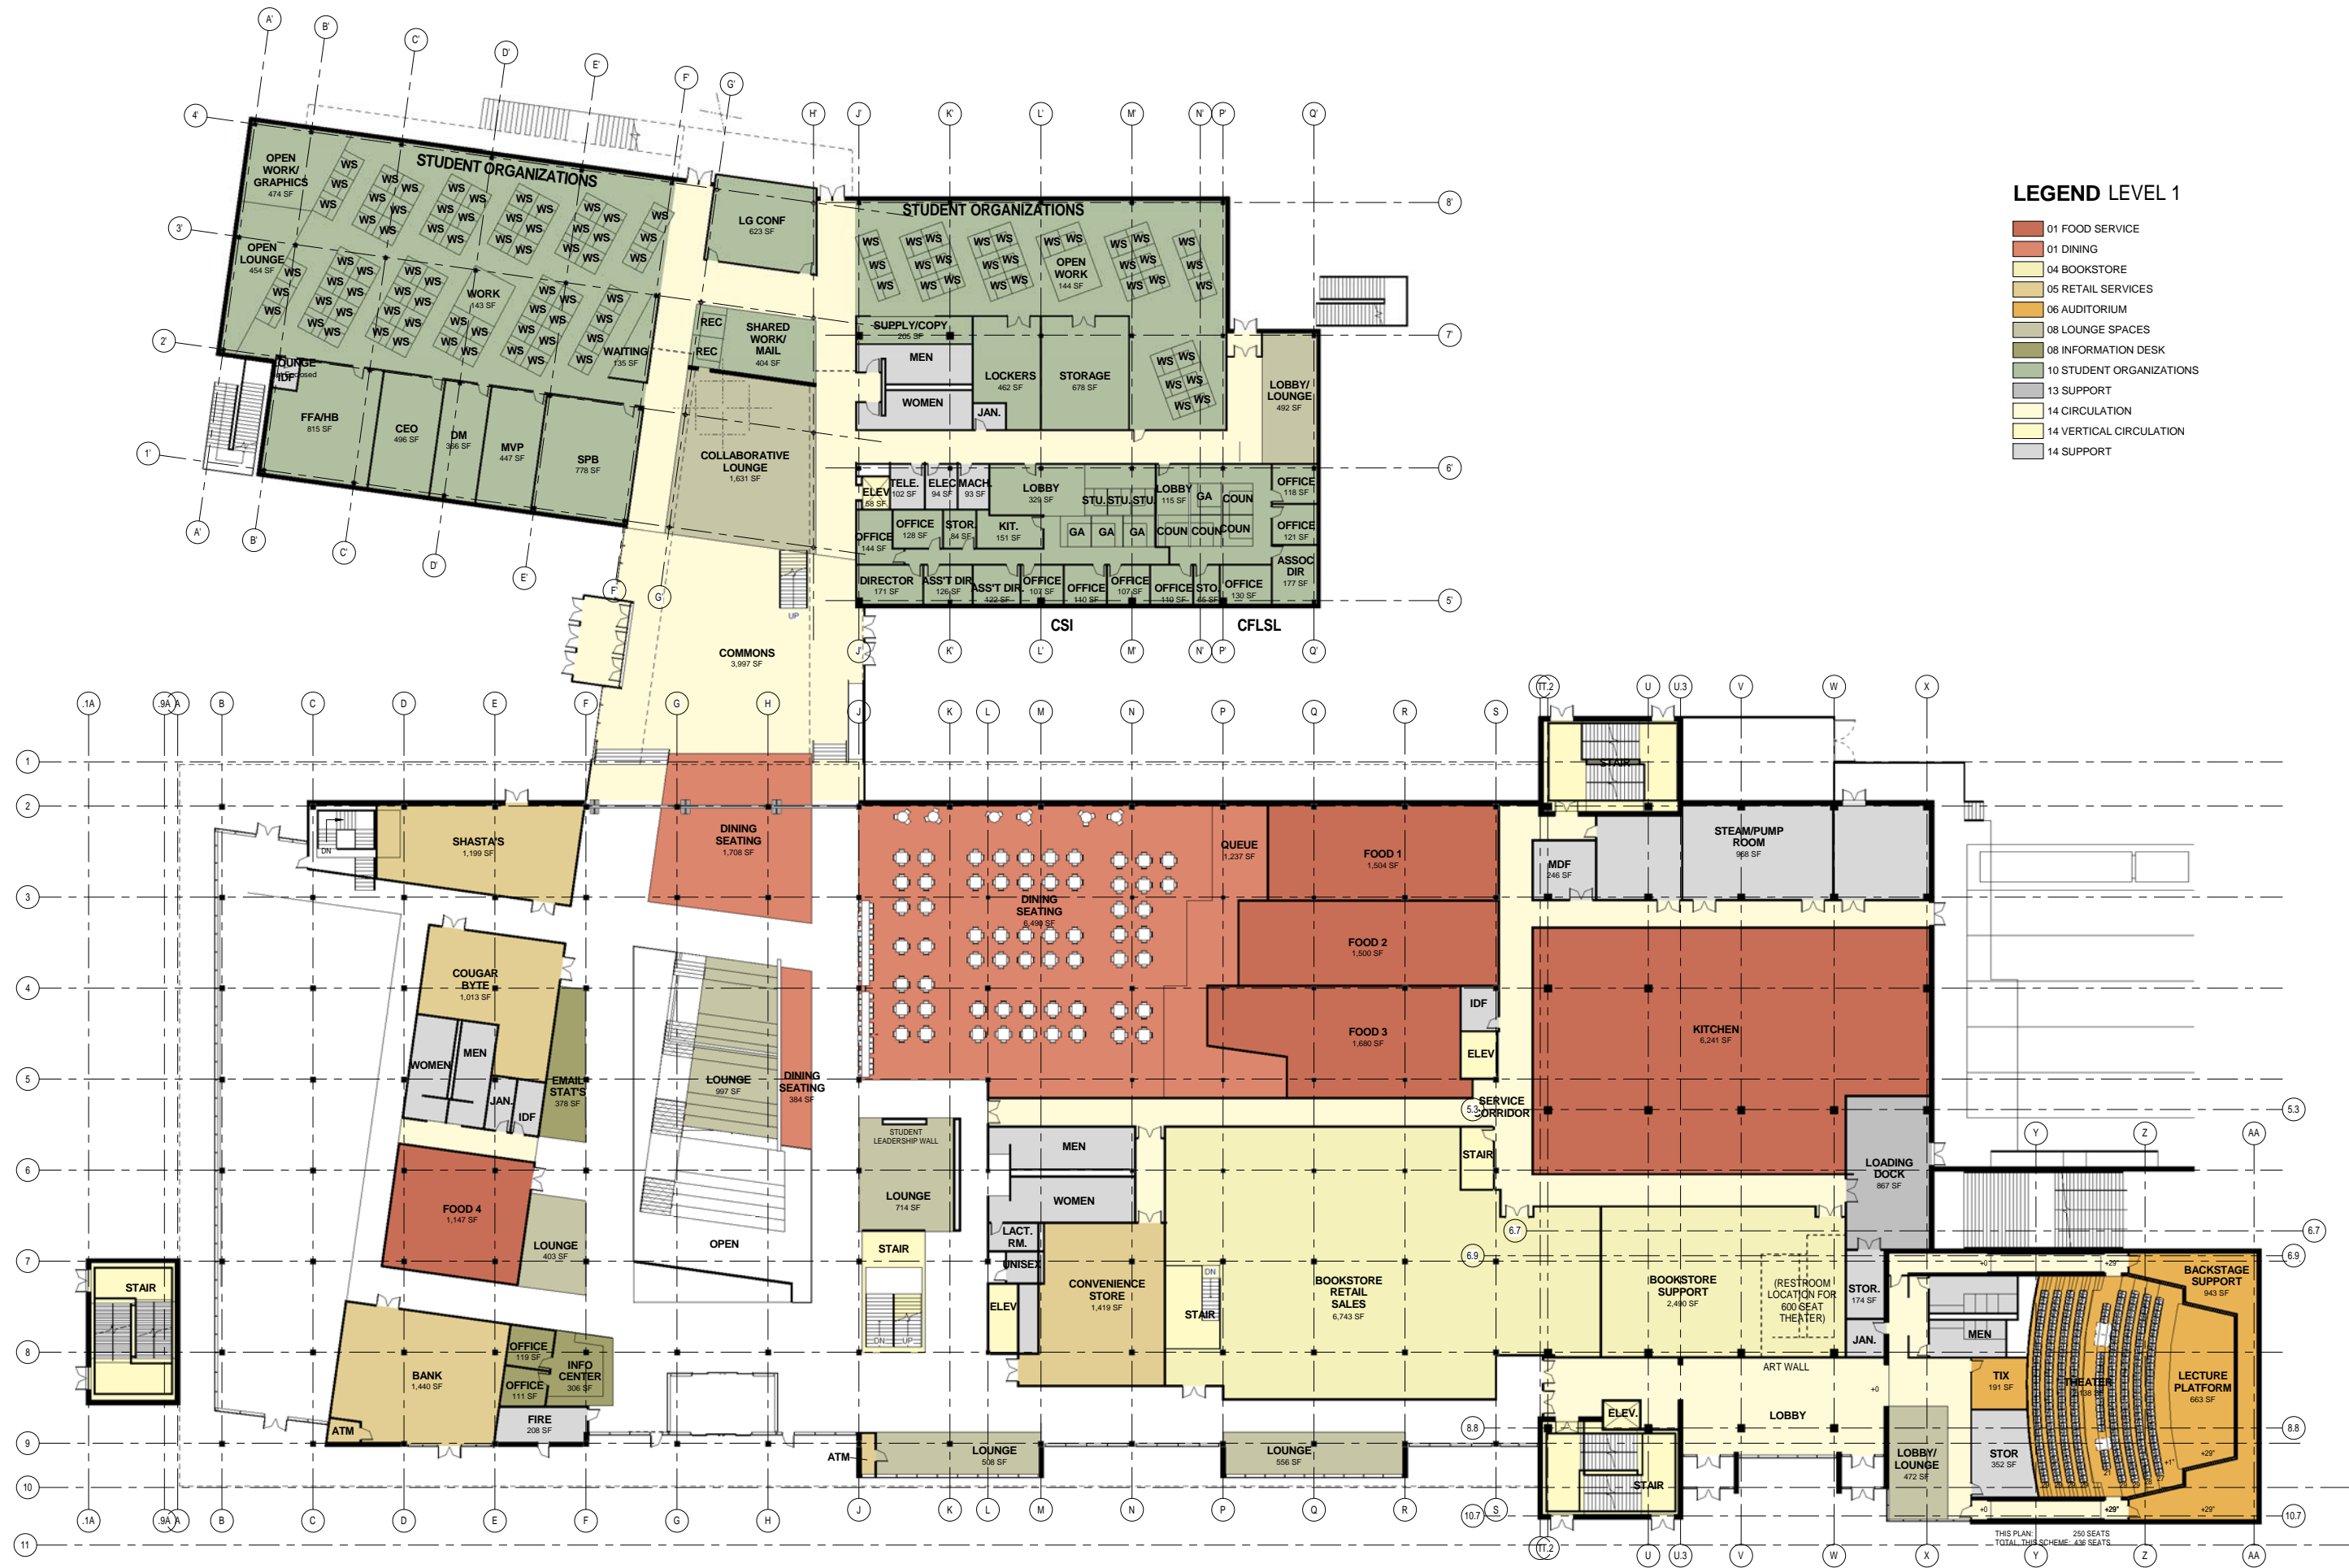

LEGEND LEVEL 0

- 01 FOOD SERVICE
- 04 BOOKSTORE
- 05 RETAIL SERVICES
- 07 RECREATION/GAME ROOM
- 08 LOUNGE SPACES
- 10 STUDENT ORGANIZATIONS
- 13 SUPPORT
- 14 CIRCULATION
- 14 VERTICAL CIRCULATION
- 14 SUPPORT

LEGEND LEVEL 1

- 01 FOOD SERVICE
- 01 DINING
- 04 BOOKSTORE
- 05 RETAIL SERVICES
- 06 AUDITORIUM
- 08 LOUNGE SPACES
- 08 INFORMATION DESK
- 10 STUDENT ORGANIZATIONS
- 13 SUPPORT
- 14 CIRCULATION
- 14 VERTICAL CIRCULATION
- 14 SUPPORT

THIS PLAN: 250 SEATS
TOTAL THIS SCHEME: 438 SEATS