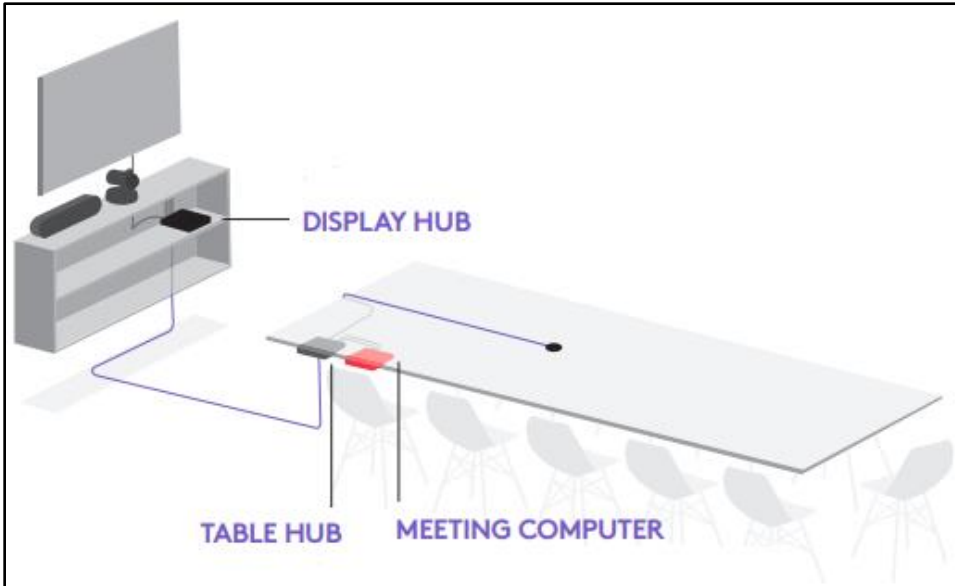

## Logitech Tap Large Room Bundle - Microsoft

The Logitech Tap Bundle opens new possibilities for collaboration, room automation, environmental control, and digital signage.

### Rally Setup

#### **Option 1:** Meeting computer near the TV

**Option 2: Meeting computer at the table**

**What's Included:**

- Logitech Tap Touch Controller
- Logitech Strong USB 10m
- Mini PC - Intel NUC
- PC Mount
- Pre-configured for Microsoft Teams Rooms
- 90 days of Jumpstart Support
- One 3m HDMI cables
- One 16 ft CAT6 cable
- One 9 ft Micro USB cable for AV Passthrough
- Rally Camera
- Rally Display + Table Hubs + 2 Rally Speakers + 2 Rally Mic Pods
- Remote control + Connection cables