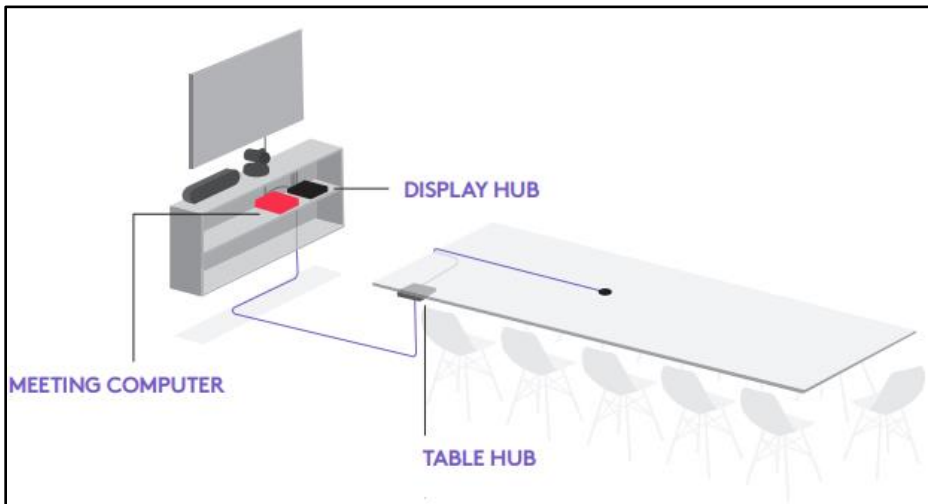

## Logitech Tap Large Room Bundle - Microsoft

The Logitech Tap Bundle opens new possibilities for collaboration, room automation, environmental control, and digital signage.

### Rally Setup

#### **Option 1:** Meeting computer near the TV

**Option 2: Meeting computer at the table**

**What's Included:**

- Logitech Tap Touch Controller
- Logitech Strong USB 10m
- Mini PC - Intel NUC
- PC Mount
- Pre-configured for Microsoft Teams Rooms
- 90 days of Jumpstart Support
- One 3m HDMI cables
- One 16 ft CAT6 cable
- One 9 ft Micro USB cable for AV Passthrough
- Rally Camera
- Rally Display + Table Hubs + 2 Rally Speakers + 2 Rally Mic Pods
- Remote control + Connection cables