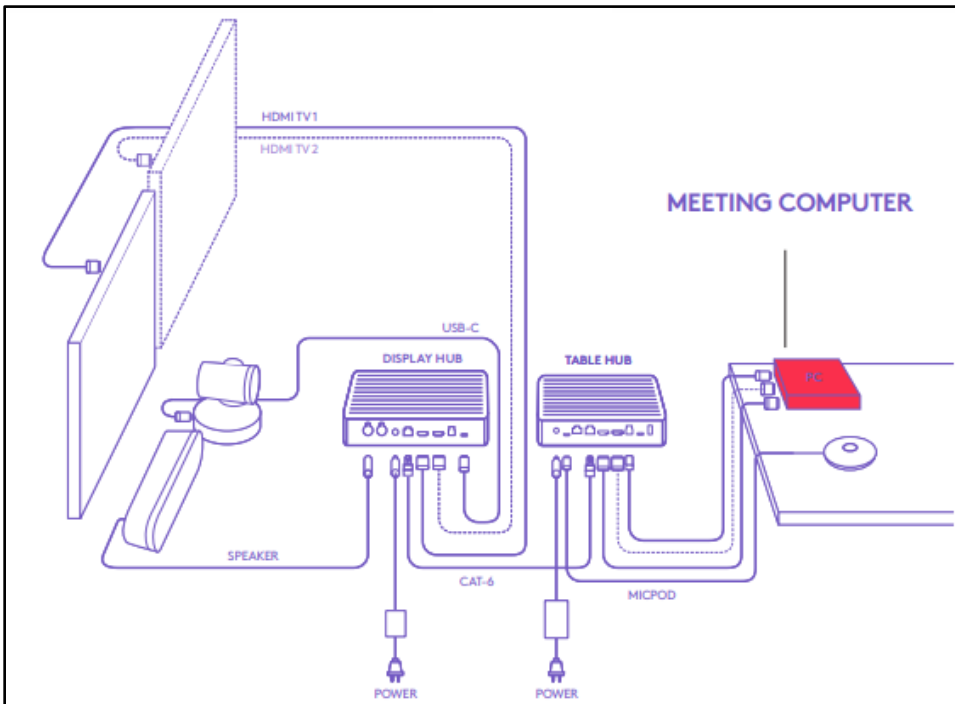

## Logitech Tap Large Room Bundle - Microsoft

The Logitech Tap Bundle opens new possibilities for collaboration, room automation, environmental control, and digital signage.

### Rally Setup

#### **Option 1:** Meeting computer near the TV

**Option 2: Meeting computer at the table**

**What's Included:**

- Logitech Tap Touch Controller
- Logitech Strong USB 10m
- Mini PC - Intel NUC
- PC Mount
- Pre-configured for Microsoft Teams Rooms
- 90 days of Jumpstart Support
- One 3m HDMI cables
- One 16 ft CAT6 cable
- One 9 ft Micro USB cable for AV Passthrough
- Rally Camera
- Rally Display + Table Hubs + 2 Rally Speakers + 2 Rally Mic Pods
- Remote control + Connection cables