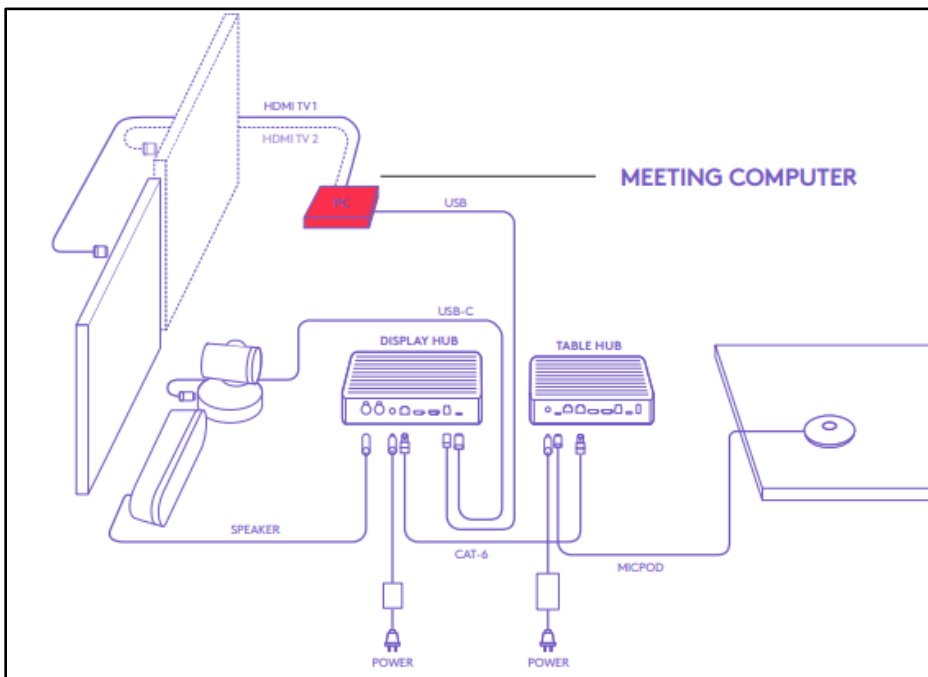

## Logitech Tap Large Room Bundle - Microsoft

The Logitech Tap Bundle opens new possibilities for collaboration, room automation, environmental control, and digital signage.

### Rally Setup

#### **Option 1:** Meeting computer near the TV

**Option 2: Meeting computer at the table**

**What's Included:**

- Logitech Tap Touch Controller
- Logitech Strong USB 10m
- Mini PC - Intel NUC
- PC Mount
- Pre-configured for Microsoft Teams Rooms
- 90 days of Jumpstart Support
- One 3m HDMI cables
- One 16 ft CAT6 cable
- One 9 ft Micro USB cable for AV Passthrough
- Rally Camera
- Rally Display + Table Hubs + 2 Rally Speakers + 2 Rally Mic Pods
- Remote control + Connection cables