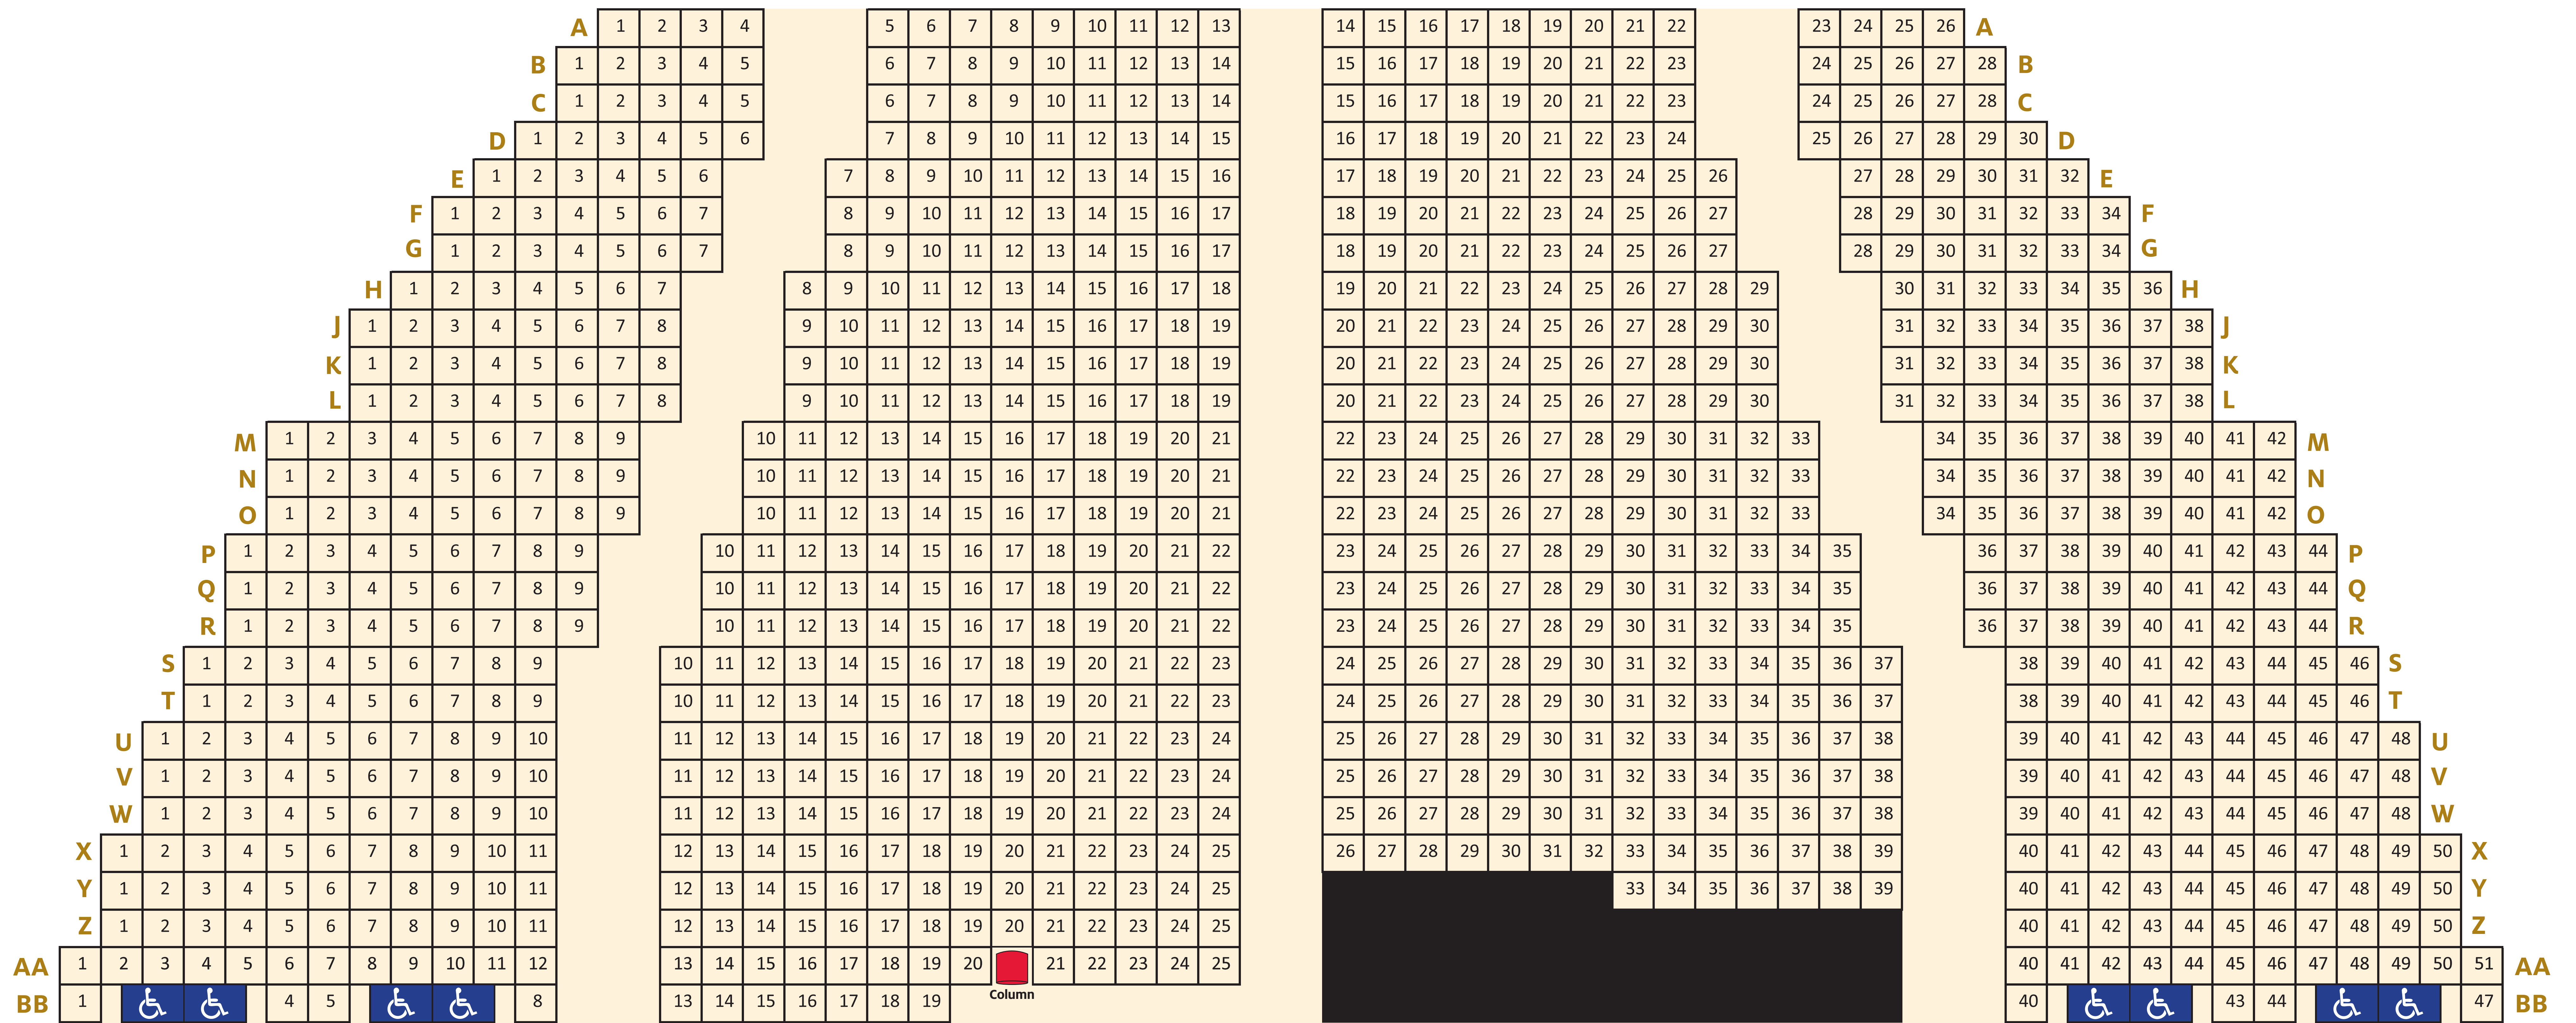

Cullen Performance Hall

UNIVERSITY OF HOUSTON

STAGE

OP:ORCHPIT

ORCH:ORCH

ADA accessible seating locations

BALCONY:BALC

*Please Note: The balcony is on the 3rd floor and only accessible by stairs.

STAIRS TO CULLEN LOUNGE OR BALCONY

STAIRS TO CULLEN LOUNGE OR BALCONY