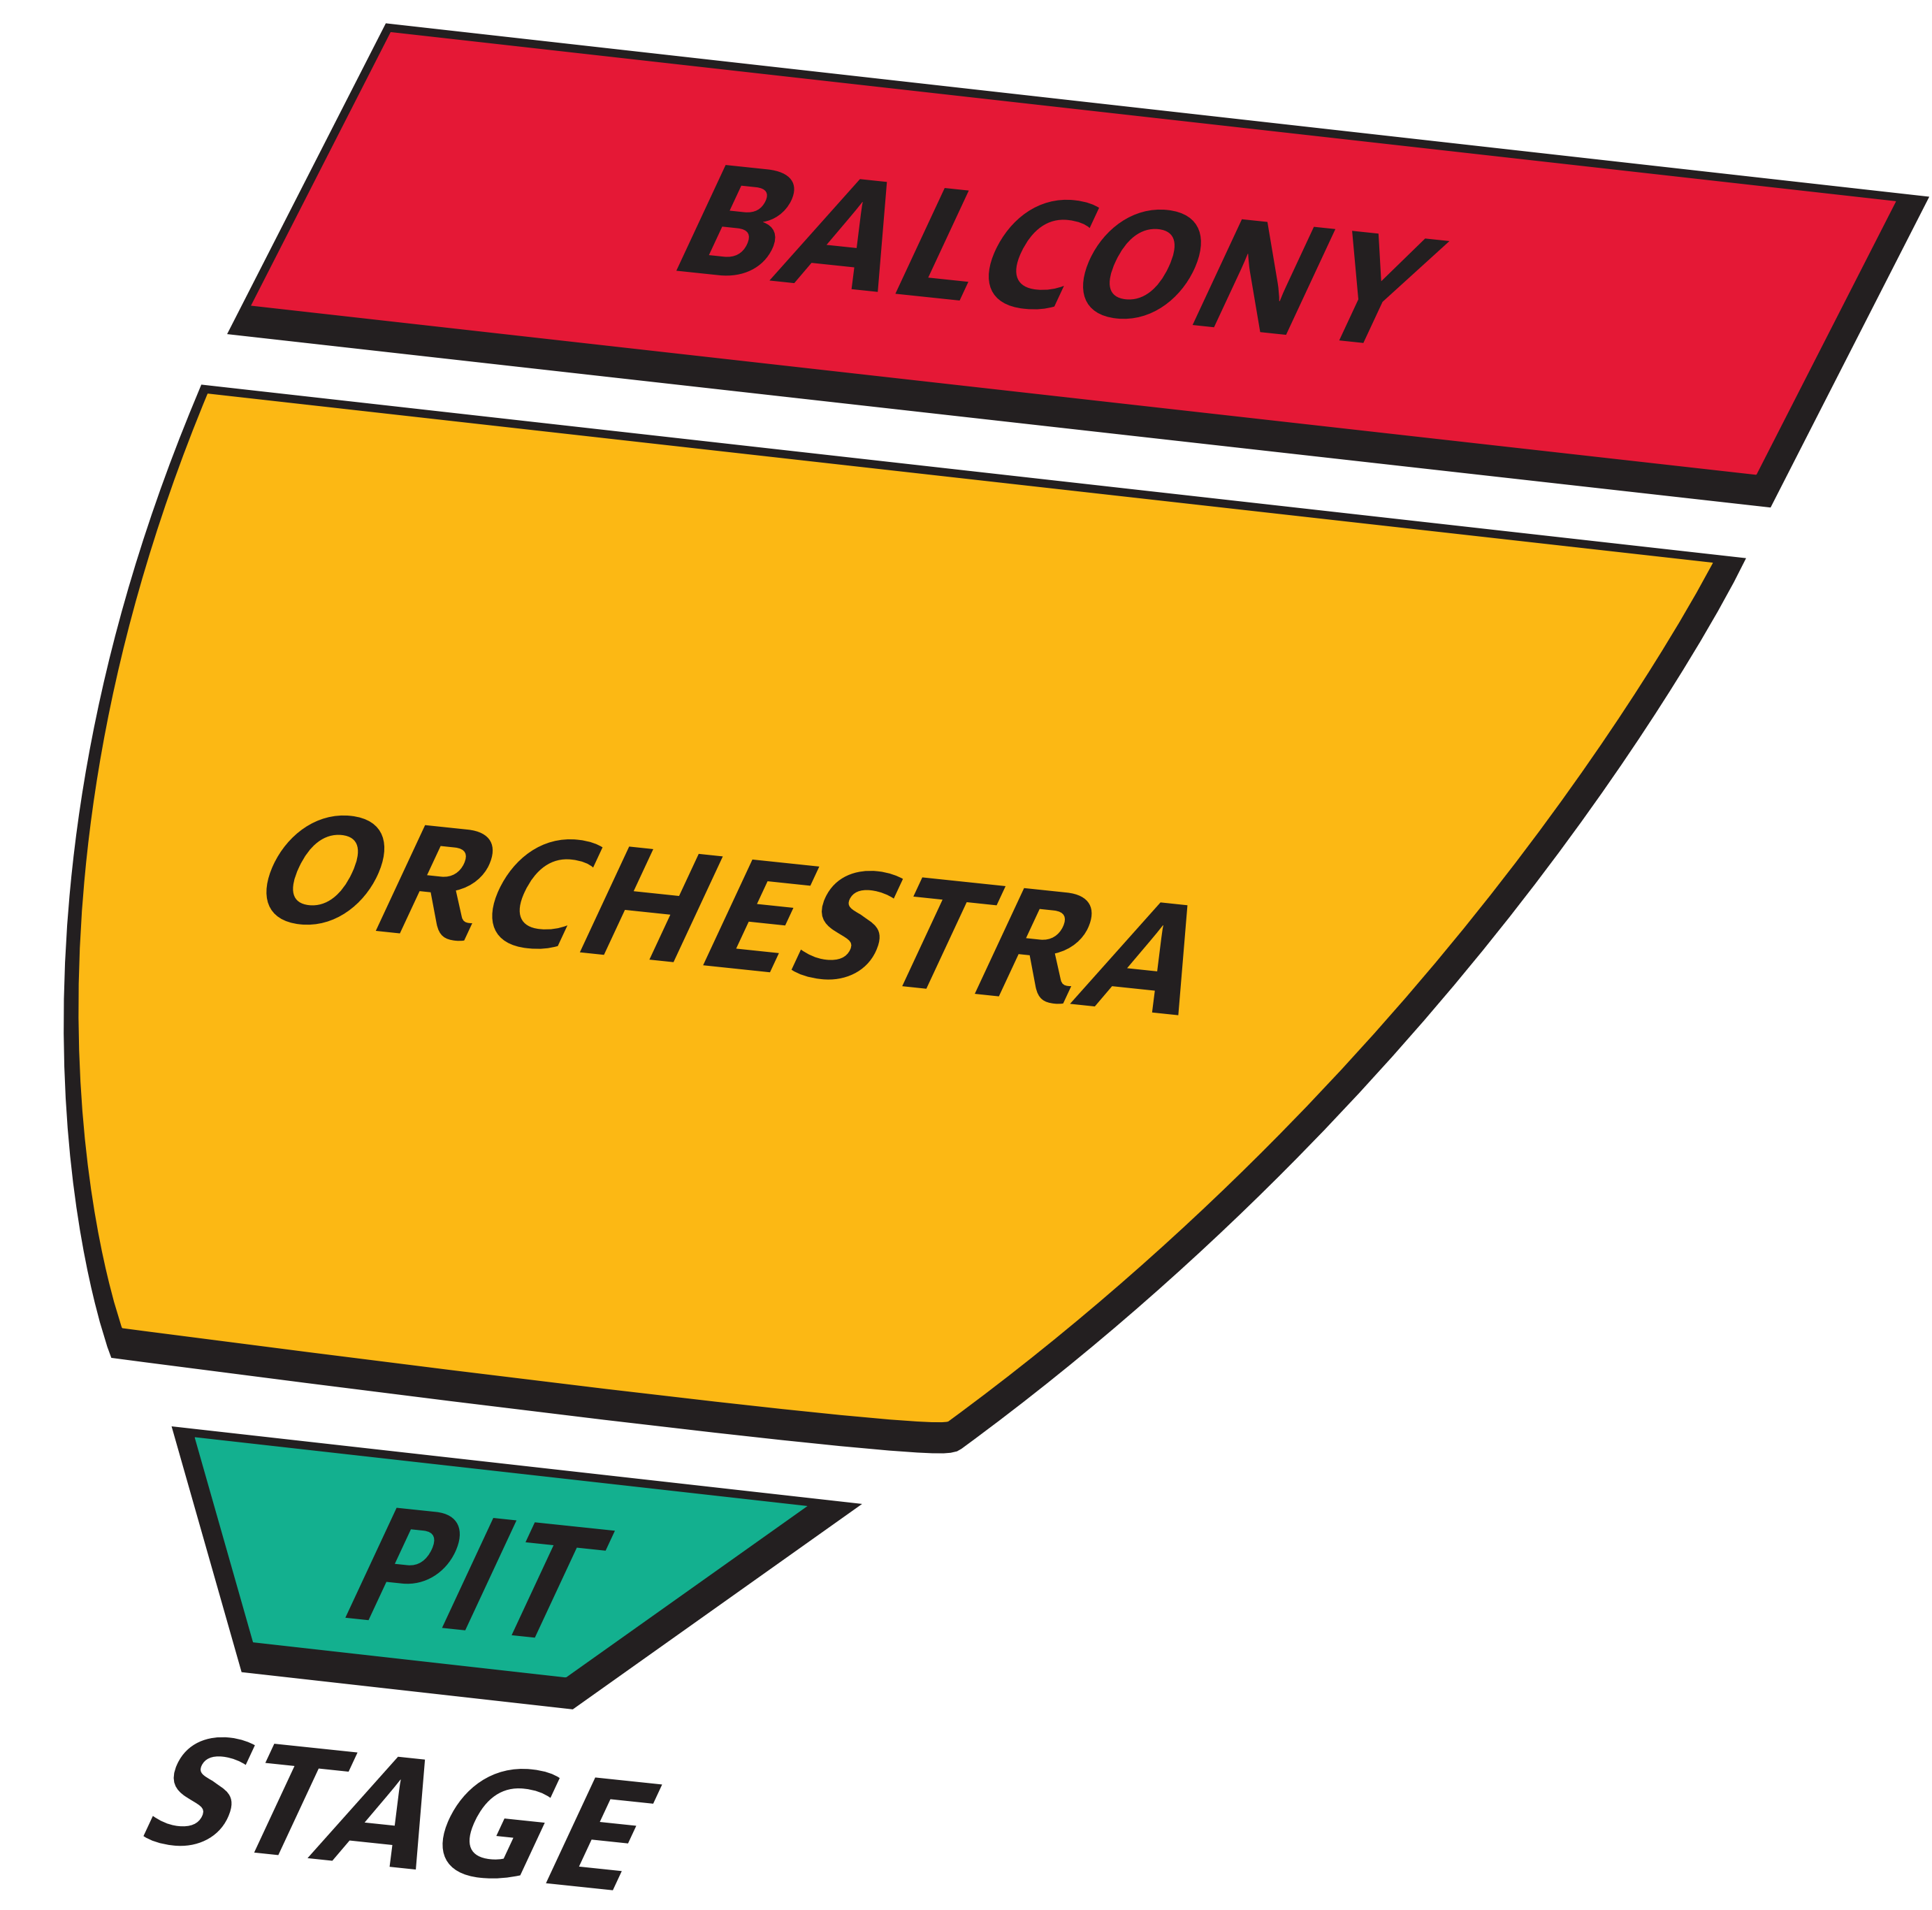

Cullen Performance Hall

UNIVERSITY OF HOUSTON

STAGE

OP:ORCHPIT

ORCH:ORCH

ADA accessible seating locations

BALCONY:BALC

*Please Note: The balcony is on the 3rd floor and only accessible by stairs.

STAIRS TO CULLEN LOUNGE OR BALCONY

STAIRS TO CULLEN LOUNGE OR BALCONY